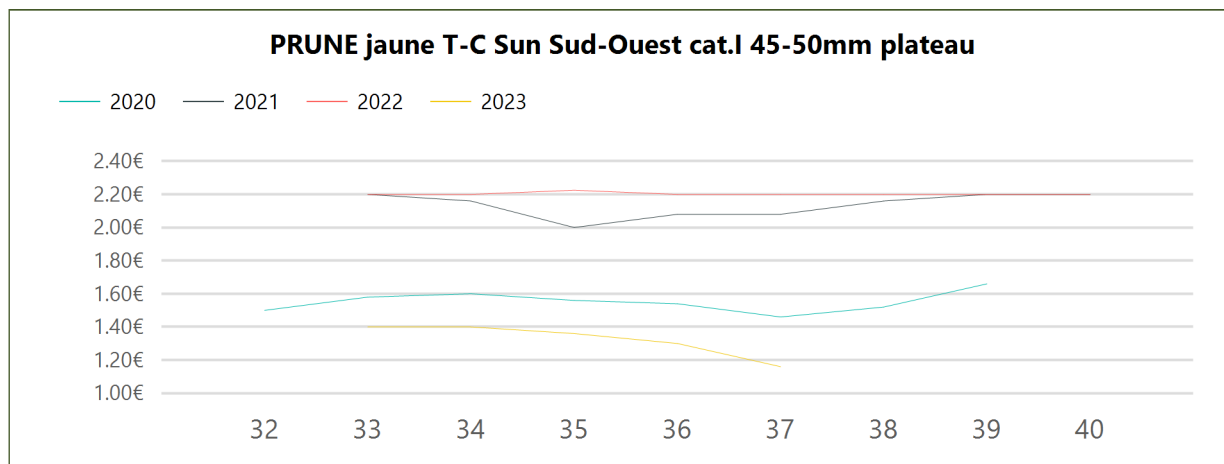

Evol. S / S-1	Evol. N / N-1	Evol. N / Moy. N-3 à N-1
↓ -10.77 %	↓ -47.27 %	↓ -39.37 %